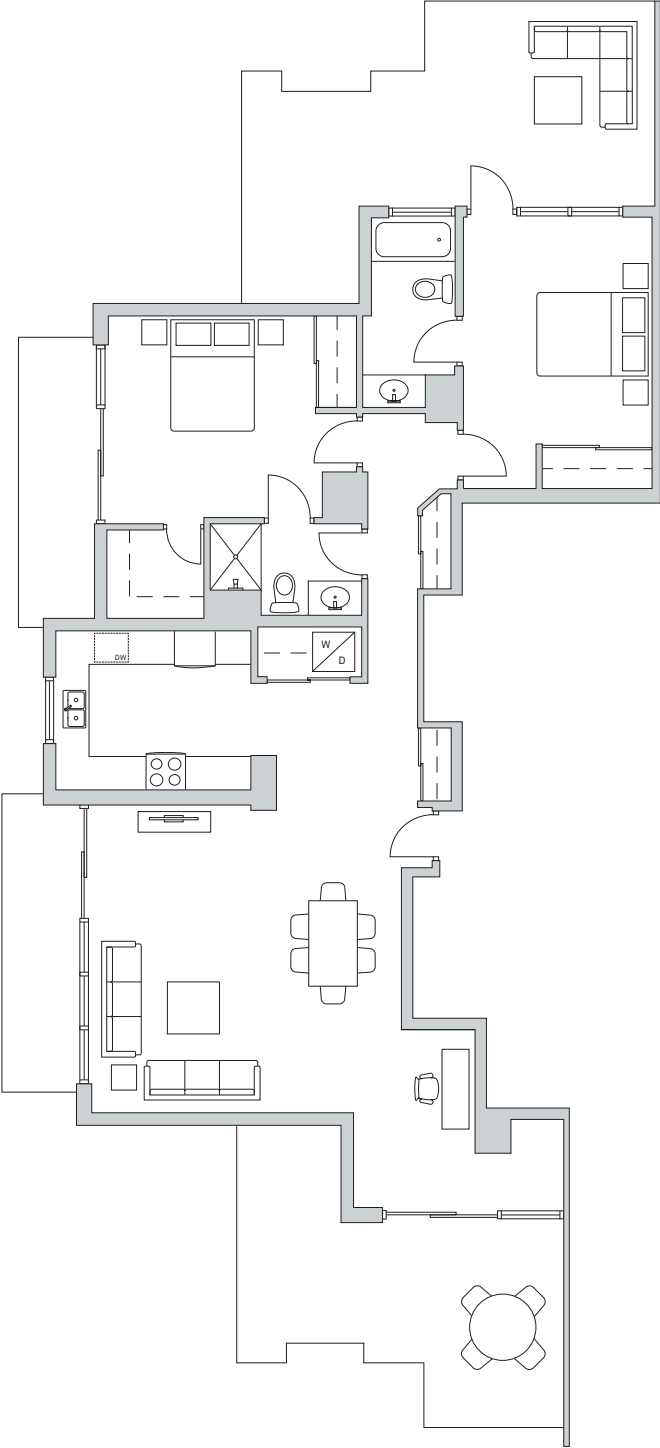

STARLIGHT TOWERS

SUITE #1101

1,285 sq ft

AUSTEVILLE
PROPERTIES LTD

austeville.com