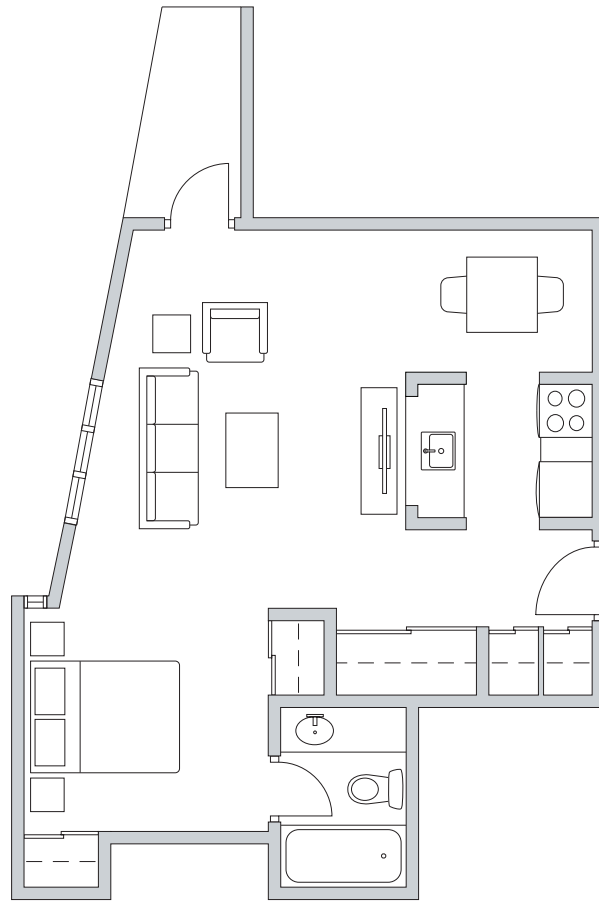

ROYALEE TOWERS

SUITE #203

472 sq ft

AUSTEVILLE
PROPERTIES LTD

austeville.com