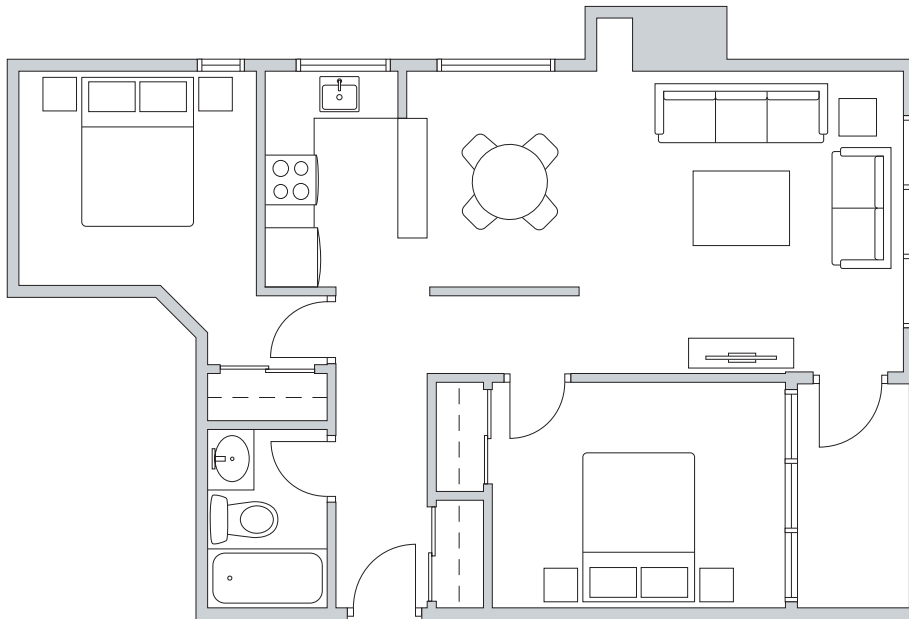

PINEVIEW PLACE

SUITE #406

754 sq ft

AUSTEVILLE
PROPERTIES LTD

austeville.com