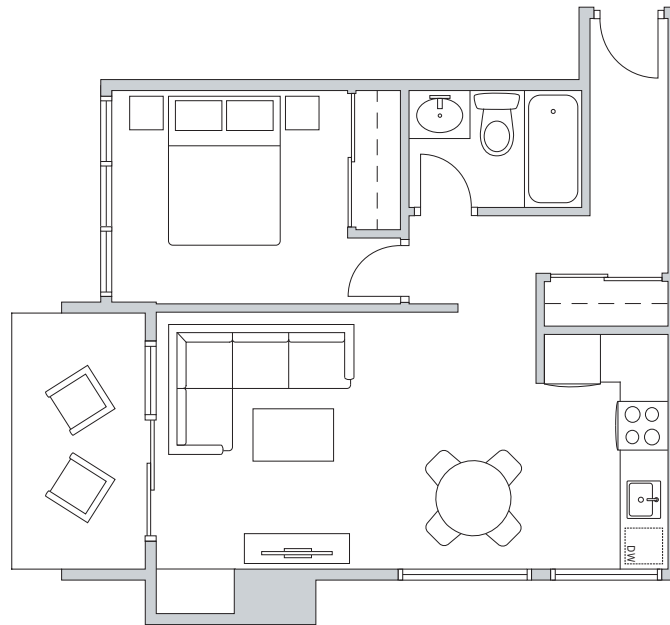

PINEVIEW PLACE

SUITE #403

583 sq ft

AUSTEVILLE
PROPERTIES LTD

austeville.com