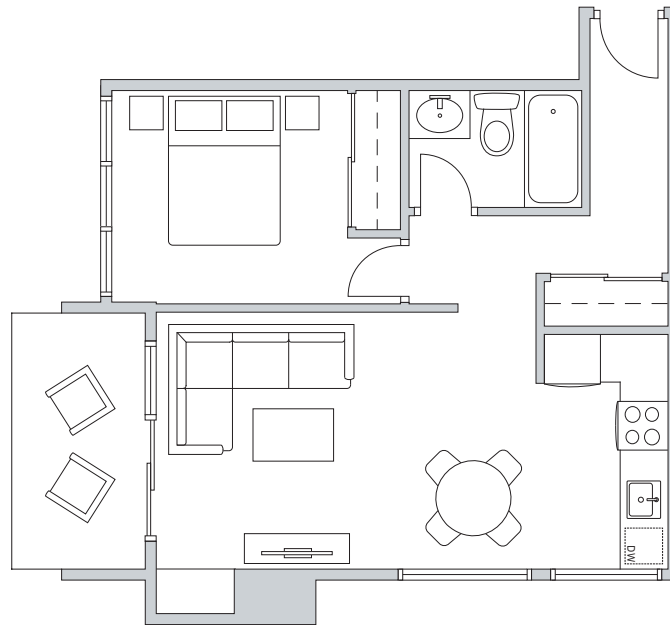

PINEVIEW PLACE

SUITE #303

583 sq ft

AUSTEVILLE
PROPERTIES LTD

austeville.com