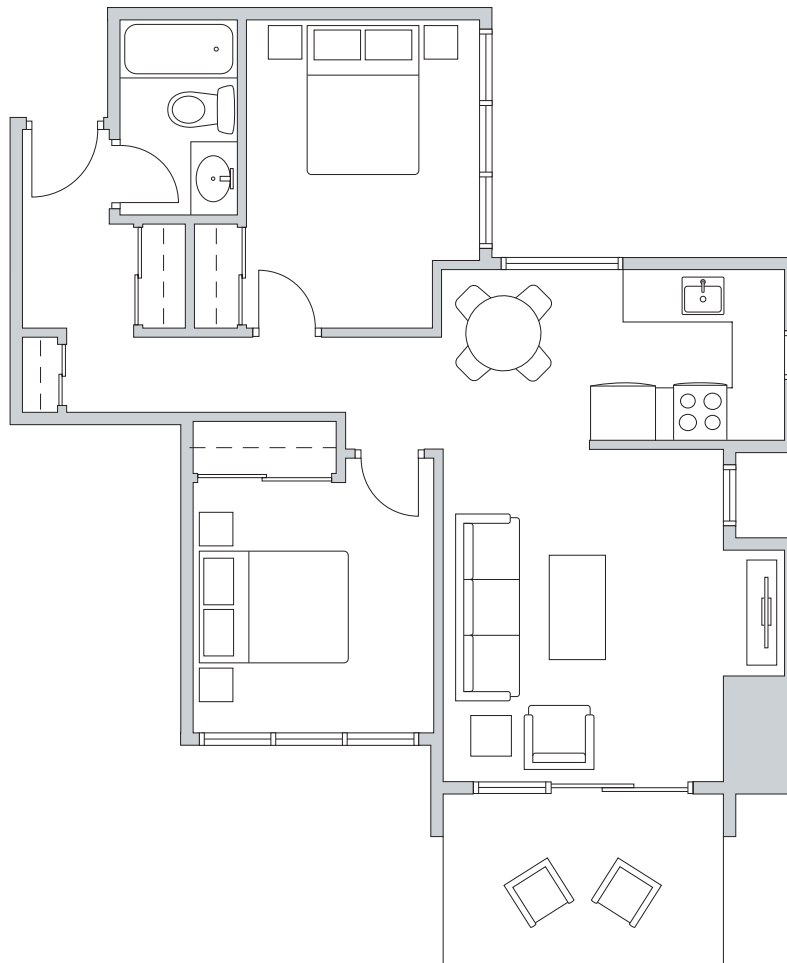

PINEVIEW PLACE

SUITE #103

753 sq ft

AUSTEVILLE
PROPERTIES LTD

austeville.com