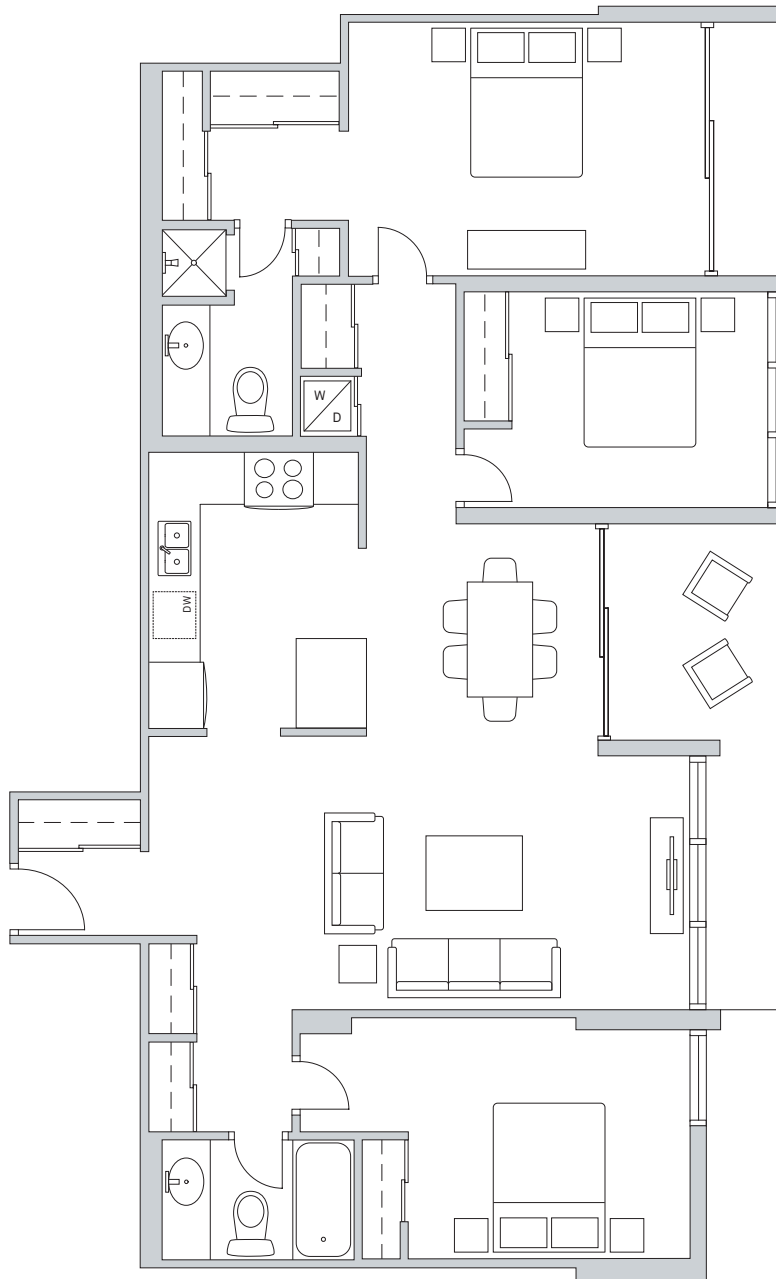

CHANCELLOR COURT MACKENZIE HOUSE

SUITE #1306

1150 sq ft

AUSTEVILLE
PROPERTIES LTD

austeville.com