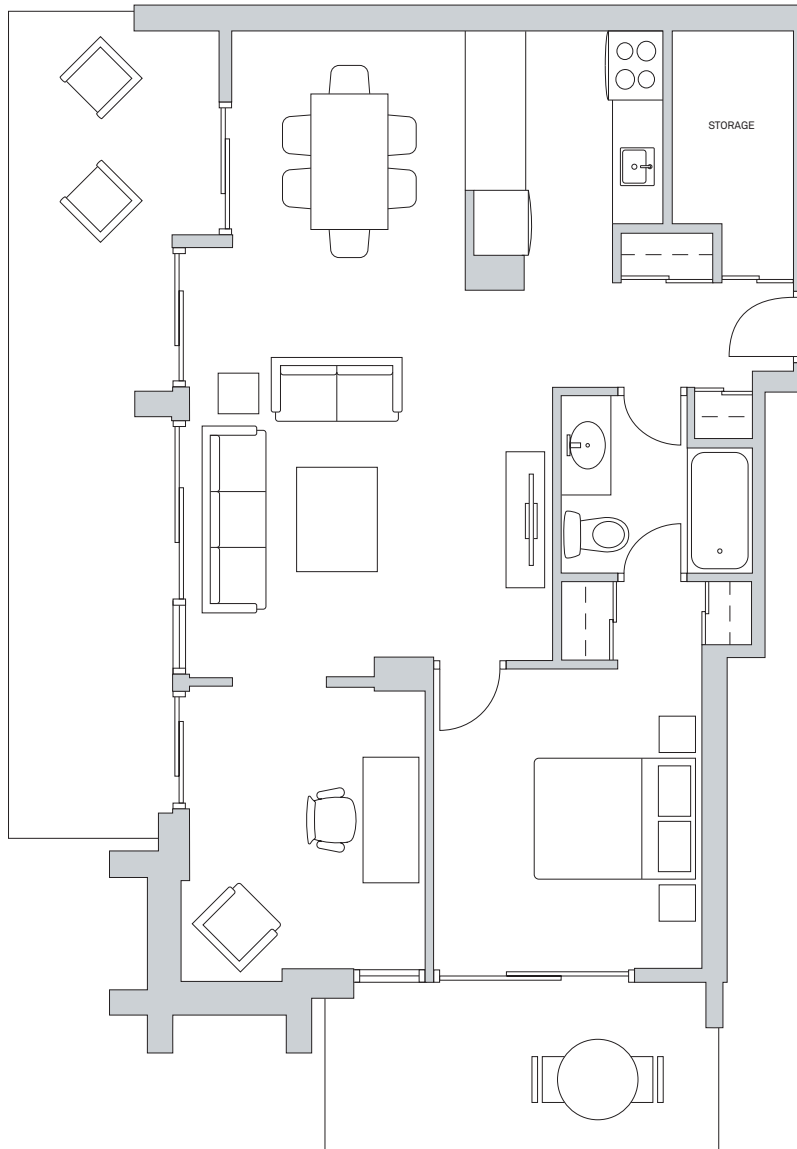

BRENTLAWN TOWERS

SUITE #03

888 sq ft

AUSTEVILLE
PROPERTIES LTD

austeville.com