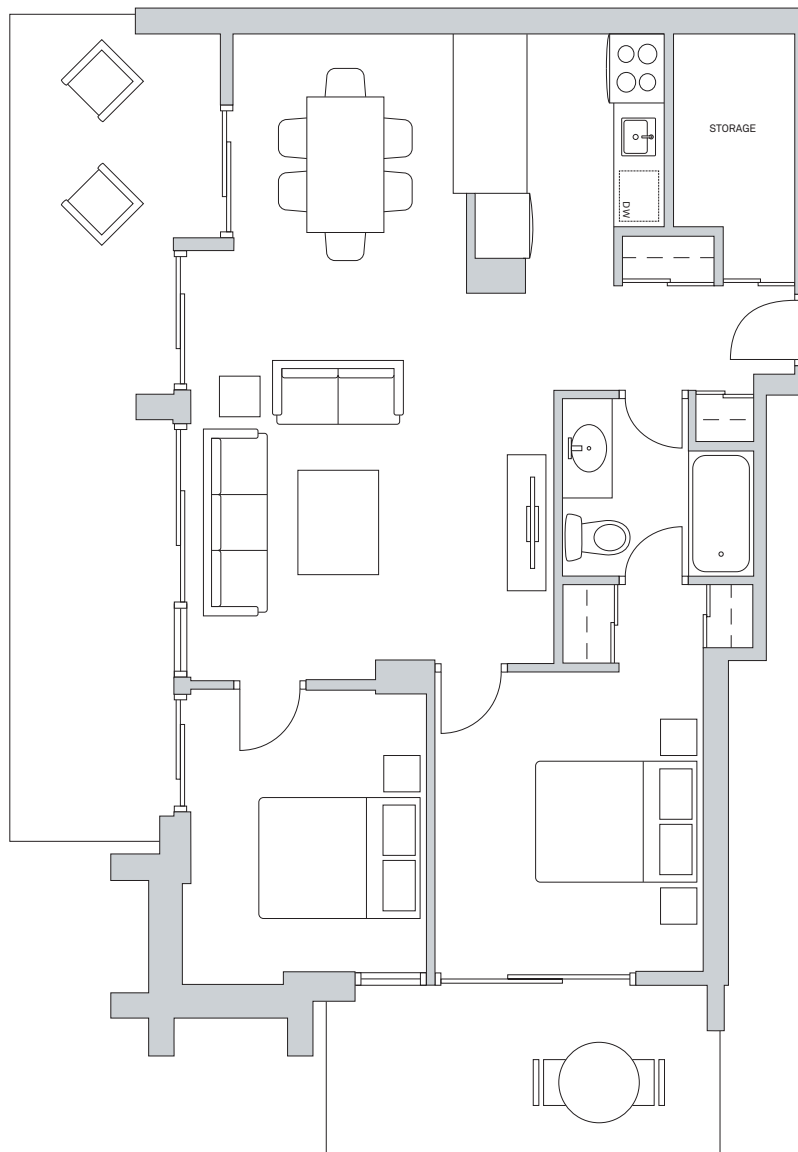

BRENTLAWN TOWERS

SUITE #03

888 sq ft

AUSTEVILLE
PROPERTIES LTD

austeville.com